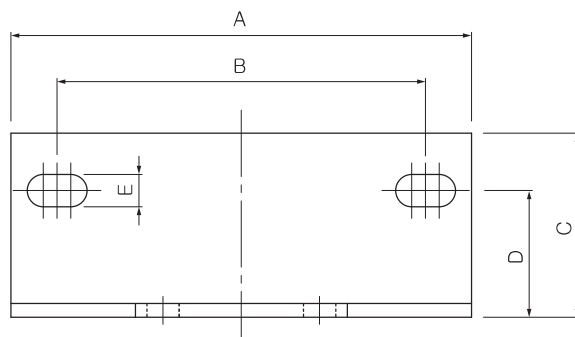

# Bracket for Micro Filter

B150~B850 Series

Model	A	B	C	D	E	F	G	H	I	J	Applicable Model
B150	70	56	24	19	5.5	26	5.3	11.9	1.6	φ3.8	150 Series (SAFL, SAM, SAMD, SAMH, SAMG)
B250	84	66	30	22	6	28	4	11	2	φ6	250 Series (SAFL, SAM, SAMD, SAMH, SAMG)
B350	100	80	35.5	23	7	34	6	16	3	φ7	350 Series (SAFL, SAM, SAMD, SAMH, SAMG)
B450	110	90	38.2	28.2	9	50	6	18.2	3.2	φ9	450 Series (SAFL, SAM, SAMD, SAMH, SAMG)
B550	130	100	44	34	9	60	7	20.5	4	φ9	550 Series (SAFL, SAM, SAMD, SAMH, SAMG)
B650	200	150	60	46	13	76	10	34	6	φ13	650 Series (SAFL, SAM, SAMD, SAMH, SAMG)
B850	200	150	60	46	13	76	10	34	6	φ13	850 Series (SAFL, SAM, SAMD, SAMH, SAMG)