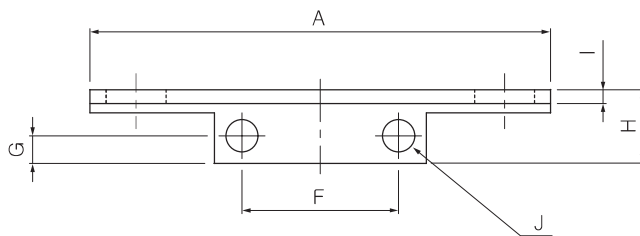

# Bracket for Micro Filter

B150~B850 Series

Model	A	B	C	D	E	F	G	H	I	J	Applicable Model
B150	70	56	24	19	5.5	26	5.3	11.9	1.6	φ3.8	150 Series (SAFL, SAM, SAMD, SAMH, SAMG)
B250	84	66	30	22	6	28	4	11	2	φ6	250 Series (SAFL, SAM, SAMD, SAMH, SAMG)
B350	100	80	35.5	23	7	34	6	16	3	φ7	350 Series (SAFL, SAM, SAMD, SAMH, SAMG)
B450	110	90	38.2	28.2	9	50	6	18.2	3.2	φ9	450 Series (SAFL, SAM, SAMD, SAMH, SAMG)
B550	130	100	44	34	9	60	7	20.5	4	φ9	550 Series (SAFL, SAM, SAMD, SAMH, SAMG)
B650	200	150	60	46	13	76	10	34	6	φ13	650 Series (SAFL, SAM, SAMD, SAMH, SAMG)
B850	200	150	60	46	13	76	10	34	6	φ13	850 Series (SAFL, SAM, SAMD, SAMH, SAMG)